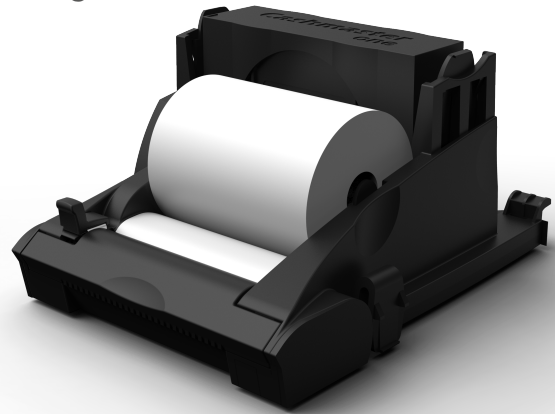

For use with the Cashmaster One product range

Space saving integrated printer - fits into your Cashmaster One device

Small and quiet

More energy-efficient

*For use with our new range*

Cashmaster **one** **pro** **plus** **max**™

## Cashmaster *printer one*

The Cashmaster Printer One for the Cashmaster One product range

The Cashmaster Printer One is smaller, quieter and more energy-efficient than its predecessors. Designed specifically for use with the Cashmaster One range, attach the Cashmaster Printer One with one single click to the base of your device.

No cables or additional worktop space is required, meaning your Cashmaster One device remains fully portable and you can use it whenever you need to.

**Contact Us for More Information**

1-888-764-7845 (1-888-ROI-QUIK)